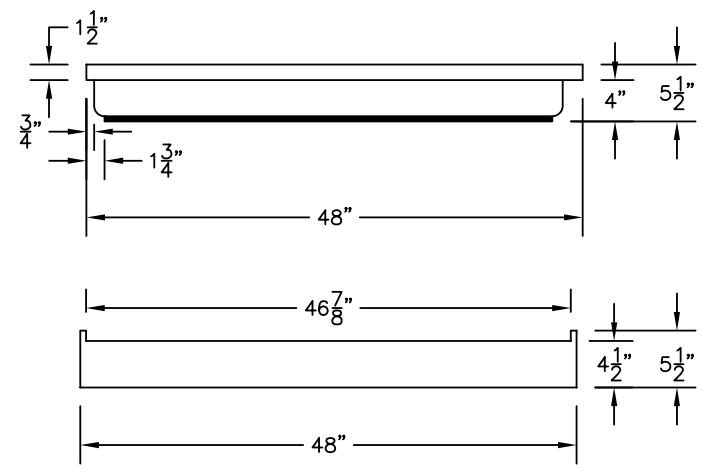

WEIGHT: 000 LBS.
 CAPACITY: 00 GALLONS
 NOTE: Not to Scale. All dimensions are based on manufacturers and industry standards of $\pm 3/8$ inch.

UPDATED: 07/07

TOP VIEW

END VIEWS

SIDE VIEWS

48\" x 42\" SHOWER BASE