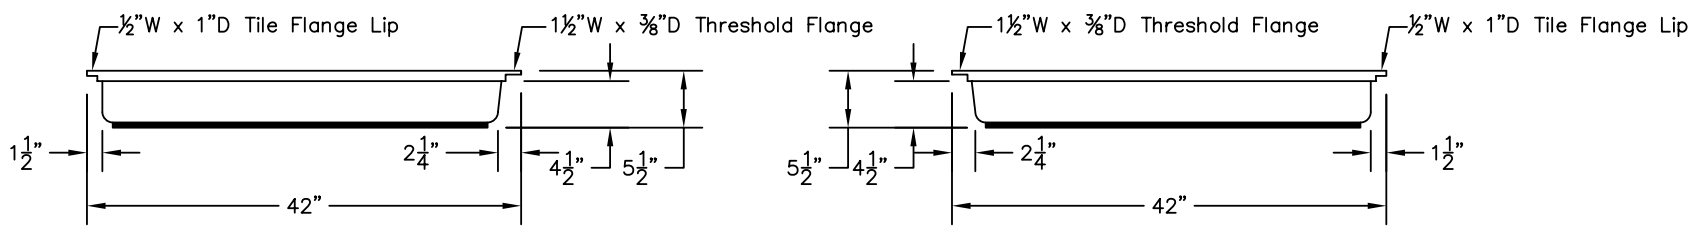

WEIGHT: 000 LBS.
 CAPACITY: 00 GALLONS
 NOTE: Not to Scale. All dimensions are based on manufacturers and industry standards of $\pm 3/8$ inch.

UPDATED: 07/07

TOP VIEW

END VIEWS

SIDE VIEWS

48\" x 42\" SHOWER BASE