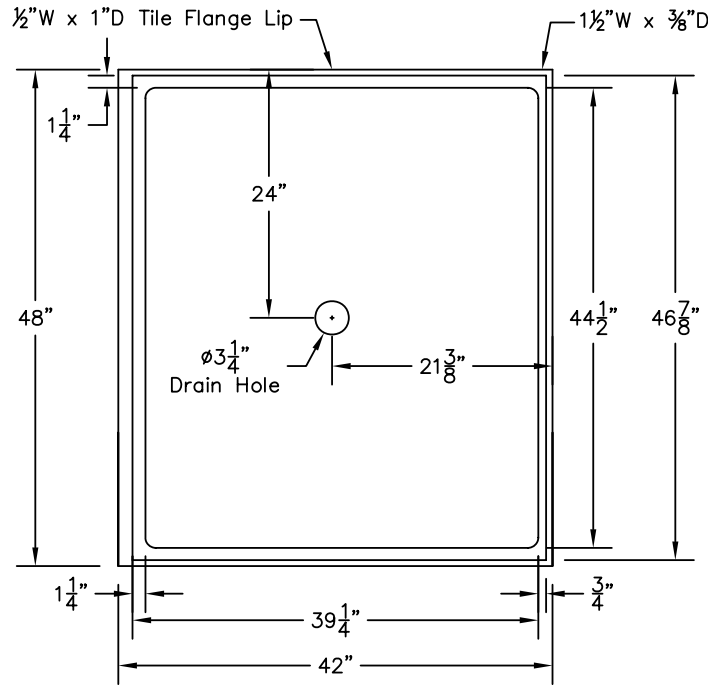

WEIGHT: 000 LBS.
 CAPACITY: 00 GALLONS
 NOTE: Not to Scale. All dimensions are based on manufacturers and industry standards of $\pm 3/8$ inch.

UPDATED: 07/07

TOP VIEW

END VIEWS

SIDE VIEWS

48\" x 42\" SHOWER BASE