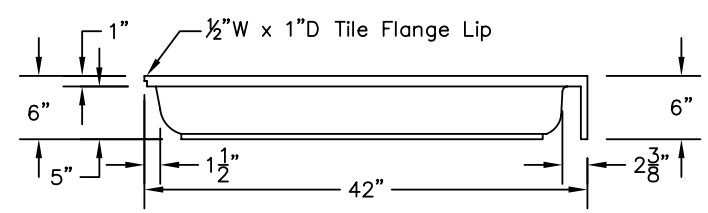

WEIGHT: 000 LBS.
 CAPACITY: 00 GALLONS
 NOTE: Not to Scale. All dimensions are based
 on manufacturers and industry standards
 of $\pm 3/8$ inch.

UPDATED: 07/07

TOP VIEW

FRONT VIEW

CORNER SIDE VIEWS

42" x 42" NEO-ANGLE SHOWER BASE