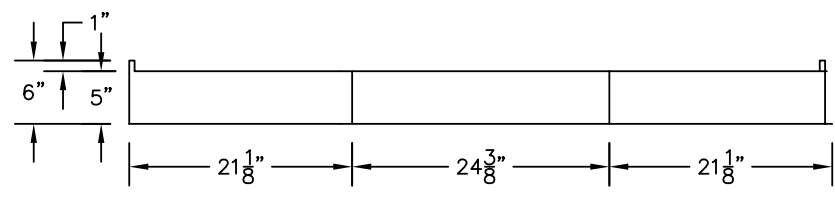

WEIGHT: 000 LBS.
 CAPACITY: 00 GALLONS
 NOTE: Not to Scale. All dimensions are based
 on manufacturers and industry standards
 of $\pm 3/8$ inch.

UPDATED: 07/07

TOP VIEW

FRONT VIEW

CORNER SIDE VIEWS

42" x 42" NEO-ANGLE SHOWER BASE