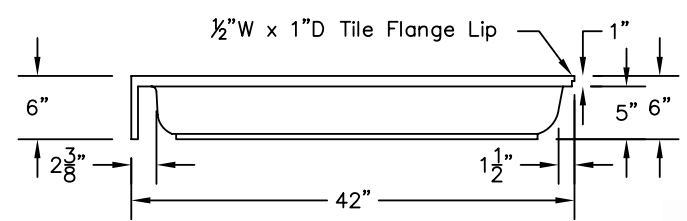

WEIGHT: 000 LBS.
 CAPACITY: 00 GALLONS
 NOTE: Not to Scale. All dimensions are based
 on manufacturers and industry standards
 of $\pm 3/8$ inch.

UPDATED: 07/07

TOP VIEW

FRONT VIEW

CORNER SIDE VIEWS

42" x 42" NEO-ANGLE SHOWER BASE