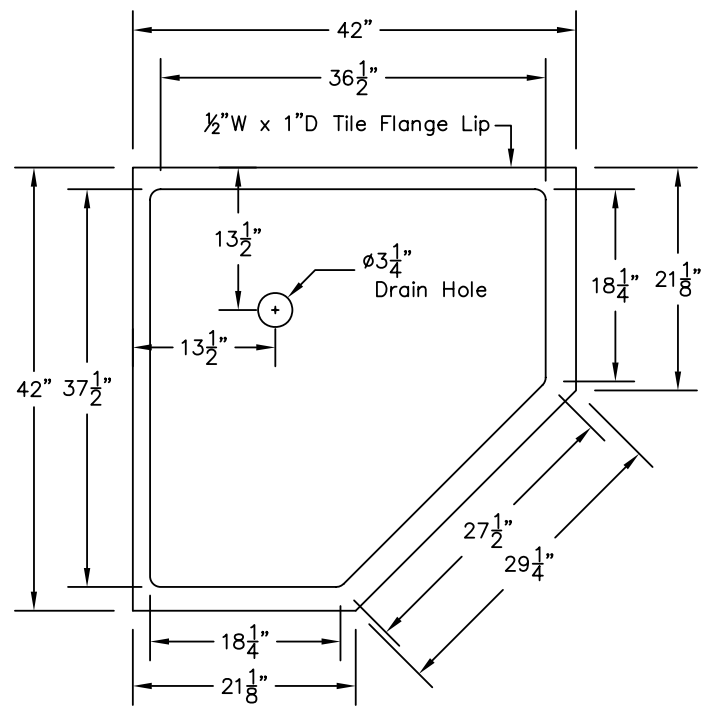

WEIGHT: 000 LBS.
 CAPACITY: 00 GALLONS
 NOTE: Not to Scale. All dimensions are based
 on manufacturers and industry standards
 of $\pm 3/8$ inch.

UPDATED: 07/07

TOP VIEW

FRONT VIEW

CORNER SIDE VIEWS

42" x 42" NEO-ANGLE SHOWER BASE