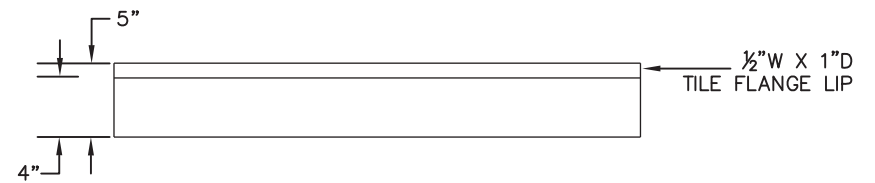

WEIGHT: lbs

NOTE: Not to Scale. All dimensions are based on manufacturers and industry standards of $\pm 3/8$ inch.

UPDATED: 07/08

TOP VIEW

SIDE VIEW

END VIEW

42" x 42" DOUBLE THRESHOLD SHOWER BASE