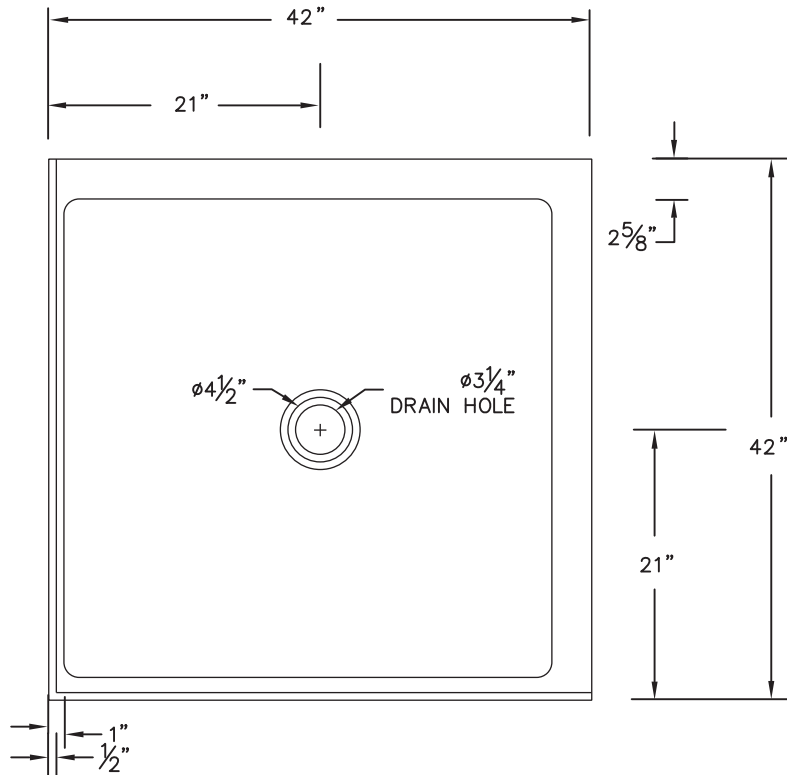

WEIGHT: lbs

NOTE: Not to Scale. All dimensions are based on manufacturers and industry standards of $\pm 3/8$ inch.

UPDATED: 07/08

TOP VIEW

SIDE VIEW

END VIEW

42" x 42" DOUBLE THRESHOLD SHOWER BASE