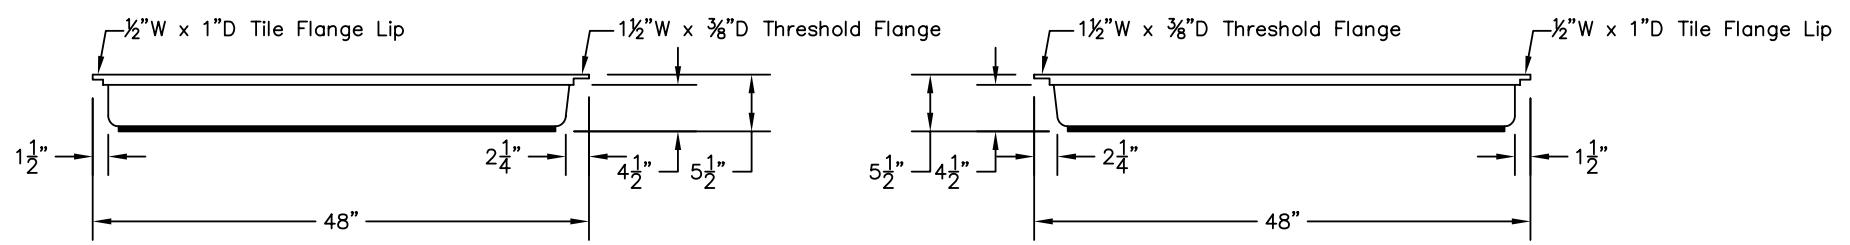

WEIGHT: 000 LBS.
 CAPACITY: 00 GALLONS
 NOTE: Not to Scale. All dimensions are based
 on manufacturers and industry standards
 of $\pm 3/8$ inch.

UPDATED: 07/07

TOP VIEW

END VIEWS

SIDE VIEWS

42" x 48" SHOWER BASE