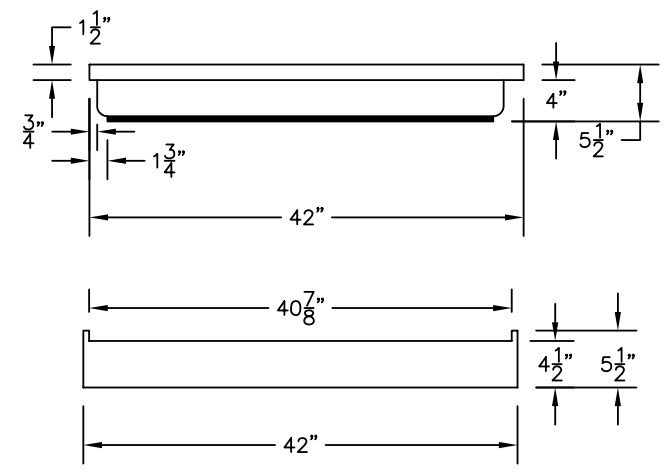

WEIGHT: 000 LBS.
 CAPACITY: 00 GALLONS
 NOTE: Not to Scale. All dimensions are based
 on manufacturers and industry standards
 of $\pm 3/8$ inch.

UPDATED: 07/07

TOP VIEW

END VIEWS

SIDE VIEWS

42" x 48" SHOWER BASE