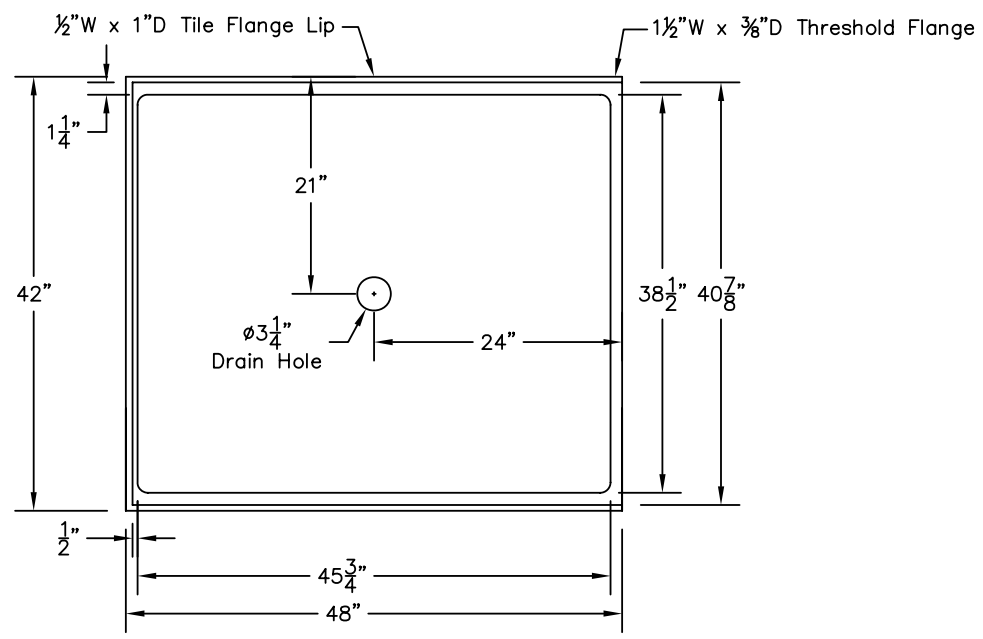

WEIGHT: 000 LBS.
 CAPACITY: 00 GALLONS
 NOTE: Not to Scale. All dimensions are based
 on manufacturers and industry standards
 of $\pm 3/8$ inch.

UPDATED: 07/07

TOP VIEW

END VIEWS

SIDE VIEWS

42" x 48" SHOWER BASE