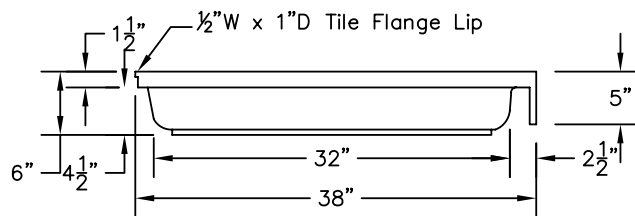

WEIGHT: 000 LBS.
 CAPACITY: 00 GALLONS
 NOTE: Not to Scale. All dimensions are based
 on manufacturers and industry standards
 of $\pm 3/8$ inch.

UPDATED: 07/07

TOP VIEW

FRONT VIEW

CORNER SIDE VIEWS

38" x 38" NEO-ANGLE SHOWER BASE