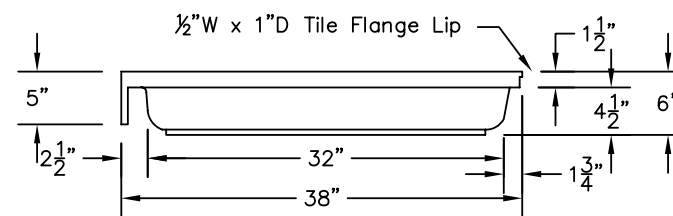

WEIGHT: 000 LBS.
 CAPACITY: 00 GALLONS
 NOTE: Not to Scale. All dimensions are based
 on manufacturers and industry standards
 of $\pm 3/8$ inch.

UPDATED: 07/07

TOP VIEW

FRONT VIEW

CORNER SIDE VIEWS

38" x 38" NEO-ANGLE SHOWER BASE