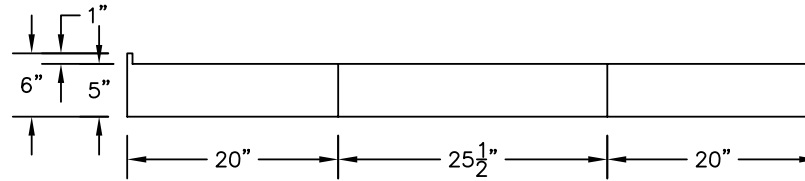

WEIGHT: 000 LBS.
 CAPACITY: 00 GALLONS
 NOTE: Not to Scale. All dimensions are based
 on manufacturers and industry standards
 of $\pm 3/8$ inch.

UPDATED: 07/07

TOP VIEW

FRONT VIEW

CORNER SIDE VIEWS

38" x 38" NEO-ANGLE SHOWER BASE