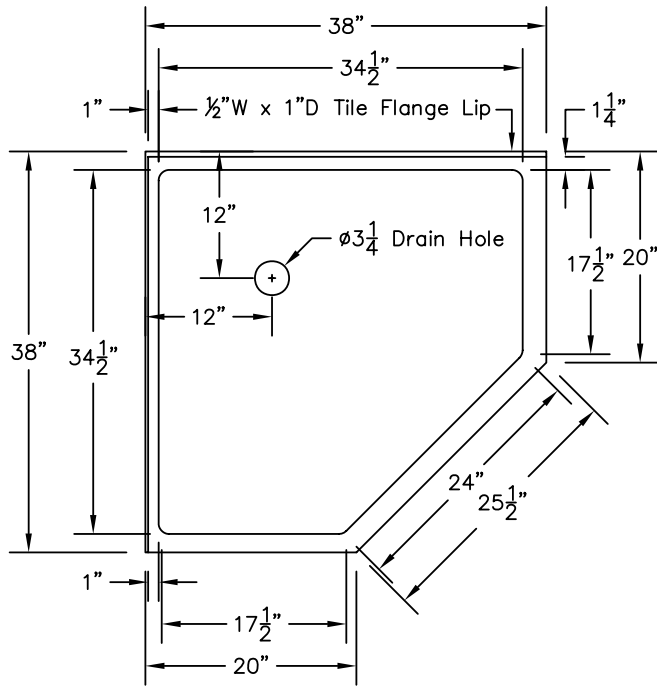

WEIGHT: 000 LBS.
 CAPACITY: 00 GALLONS
 NOTE: Not to Scale. All dimensions are based
 on manufacturers and industry standards
 of $\pm 3/8$ inch.

UPDATED: 07/07

TOP VIEW

FRONT VIEW

CORNER SIDE VIEWS

38" x 38" NEO-ANGLE SHOWER BASE