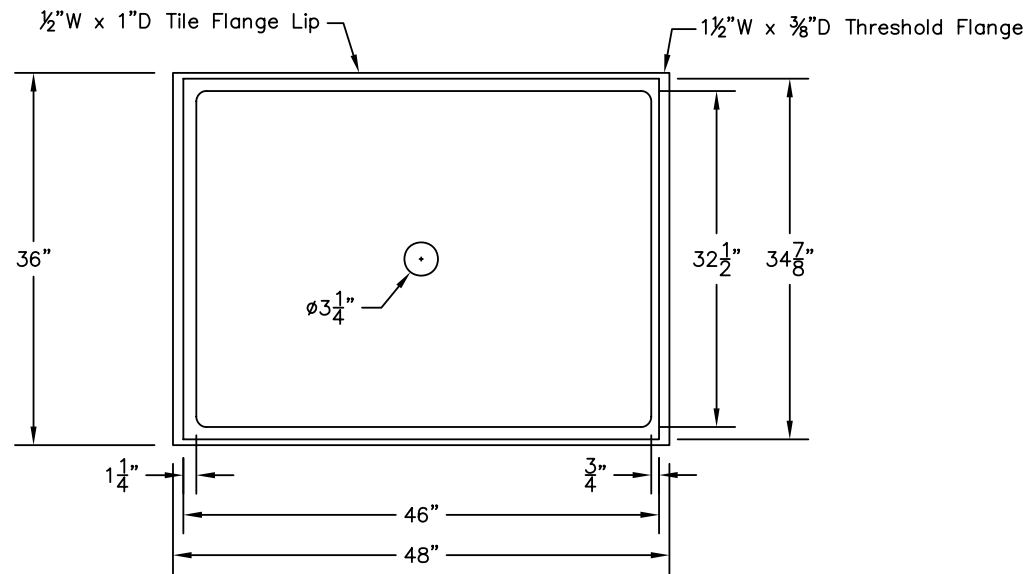

WEIGHT: 000 LBS.
 CAPACITY: 00 GALLONS
 NOTE: Not to Scale. All dimensions are based
 on manufacturers and industry standards
 of $\pm 3/8$ inch.

UPDATED: 07/07

TOP VIEW

END VIEWS

SIDE VIEWS

36" x 48" SHOWER BASE