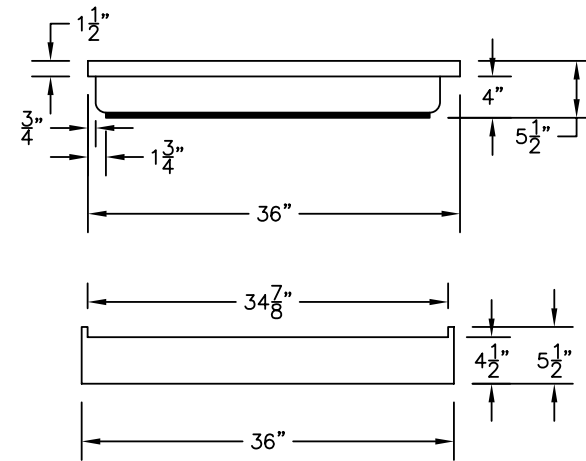

WEIGHT: 000 LBS.
 CAPACITY: 00 GALLONS
 NOTE: Not to Scale. All dimensions are based
 on manufacturers and industry standards
 of $\pm 3/8$ inch.

UPDATED: 07/07

TOP VIEW

END VIEWS

SIDE VIEWS

36" x 48" SHOWER BASE