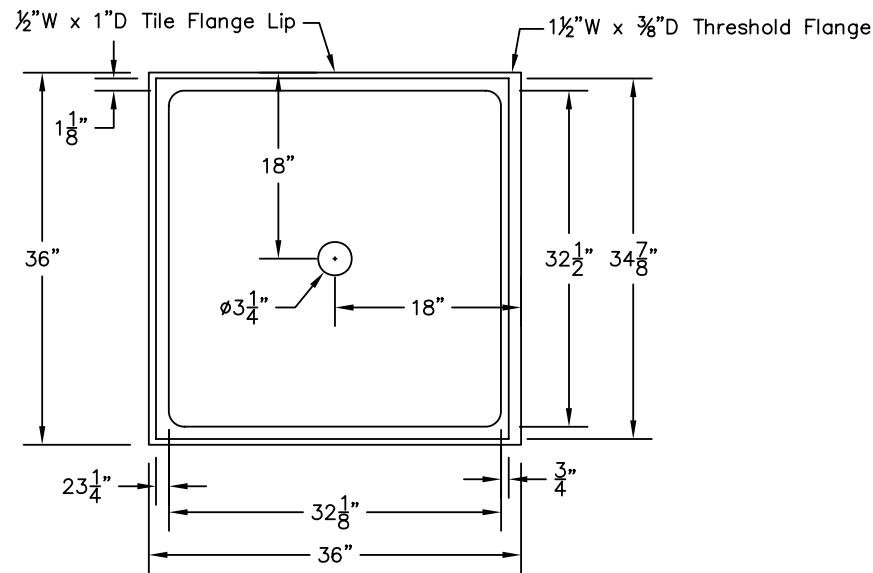

WEIGHT: 000 LBS.
 CAPACITY: 00 GALLONS
 NOTE: Not to Scale. All dimensions are based
 on manufacturers and industry standards
 of $\pm 3/8$ inch.

UPDATED: 07/07

TOP VIEW

END VIEWS

SIDE VIEWS

36" X 36" SHOWER BASE