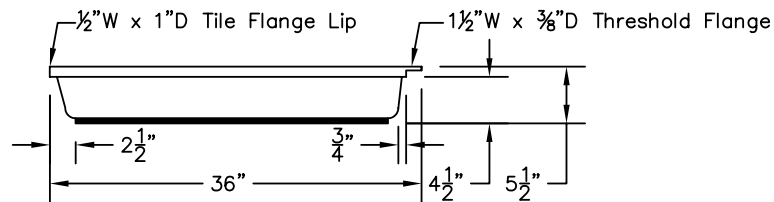

WEIGHT: 000 LBS.
 CAPACITY: 00 GALLONS
 NOTE: Not to Scale. All dimensions are based
 on manufacturers and industry standards
 of $\pm 3/8$ inch.

UPDATED: 07/07

TOP VIEW

END VIEWS

SIDE VIEWS

36" X 36" SHOWER BASE