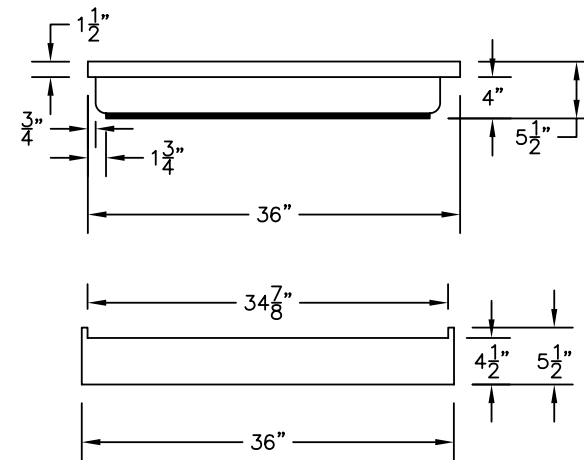

WEIGHT: 000 LBS.
 CAPACITY: 00 GALLONS
 NOTE: Not to Scale. All dimensions are based
 on manufacturers and industry standards
 of $\pm 3/8$ inch.

UPDATED: 07/07

TOP VIEW

END VIEWS

SIDE VIEWS

36" X 36" SHOWER BASE