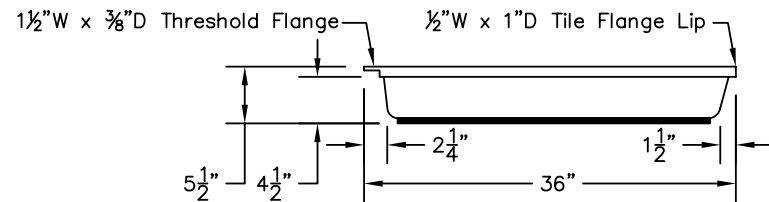

WEIGHT: 000 LBS.
 CAPACITY: 00 GALLONS
 NOTE: Not to Scale. All dimensions are based
 on manufacturers and industry standards
 of $\pm 3/8$ inch.

UPDATED: 07/07

TOP VIEW

END VIEWS

SIDE VIEWS

36" X 36" SHOWER BASE