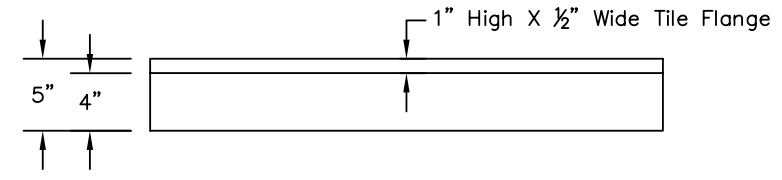

WEIGHT: 000 LBS.
 CAPACITY: 00 GALLONS
 NOTE: Not to Scale. All dimensions are based on manufacturers and industry standards of $\pm 3/8$ inch.

UPDATED: 07/07

TOP VIEW

SIDE VIEW

END VIEW

36" X 36" DOUBLE THRESHOLD SHOWER BASE