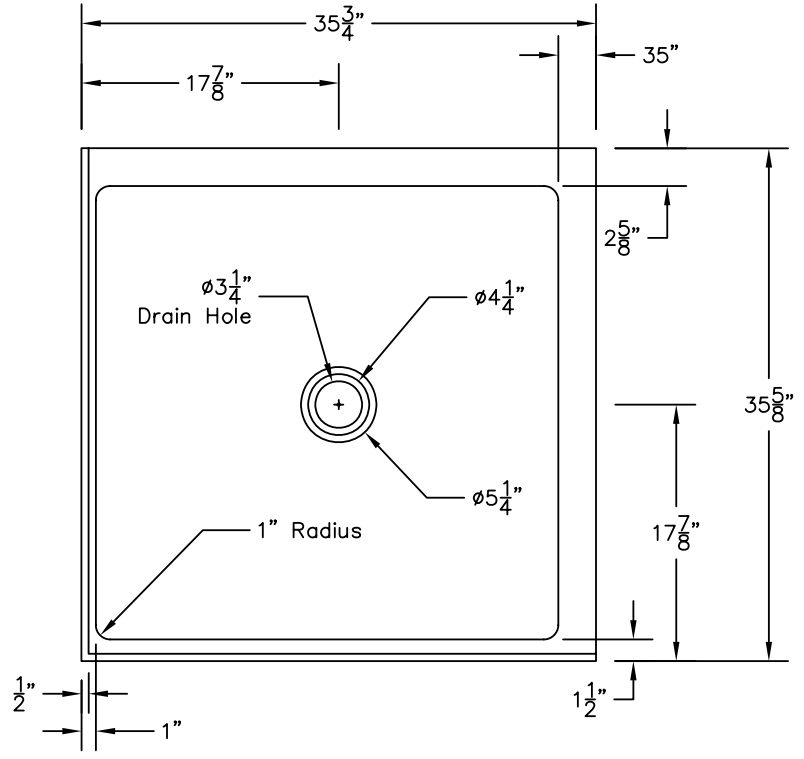

WEIGHT: 000 LBS.
 CAPACITY: 00 GALLONS
 NOTE: Not to Scale. All dimensions are based on manufacturers and industry standards of $\pm 3/8$ inch.

UPDATED: 07/07

TOP VIEW

SIDE VIEW

END VIEW

36" X 36" DOUBLE THRESHOLD SHOWER BASE