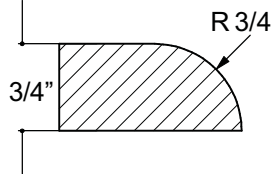

Royal Baths Manufacturing Cultured Marble Edge Options

Level 1

Ogee

Finished

No Drip Lip

Half Bullnose

Level 2

Double Ogee