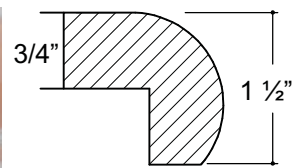

Royal Baths Manufacturing Cultured Marble Edge Options

Level 1

Ogee

Finished

No Drip Lip

Half Bullnose

Level 2

Double Ogee