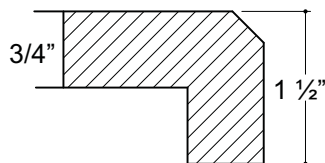

Drop Bevel

Please note - There may be a cost difference between Level 1 and Level 2 products. Please confirm prices at time of order.