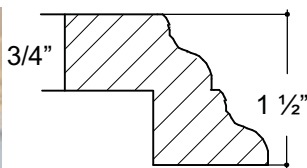

Royal Baths Manufacturing Cultured Marble Edge Options

Level 1

Ogee

Finished

No Drip Lip

Half Bullnose

Level 2

Double Ogee