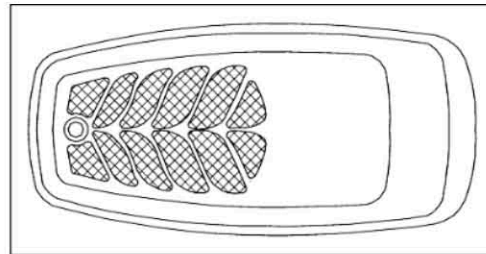

# Cultured Marble Tubs

32 x 61 Armchair

36 x 60 Armchair

42 x 72 Armchair

36 x 60 Oval

42 x 60 Oval

36 x 72 Oval

42 x 72 Oval

31 x 61 Rectangle

60 x 60 Square Corner

60 x 60 Round Corner

\* Markings in the bottom of the tub denotes texture.