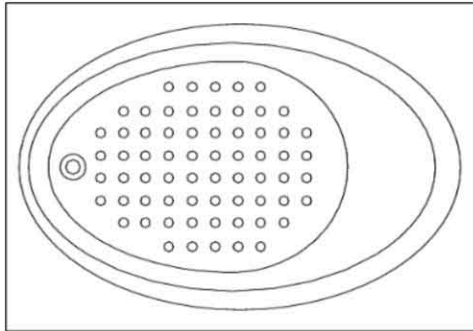

# Cultured Marble Tubs

32 x 61 Armchair

36 x 60 Armchair

42 x 72 Armchair

36 x 60 Oval

42 x 60 Oval

36 x 72 Oval

42 x 72 Oval

31 x 61 Rectangle

60 x 60 Square Corner

60 x 60 Round Corner

\* Markings in the bottom of the tub denotes texture.