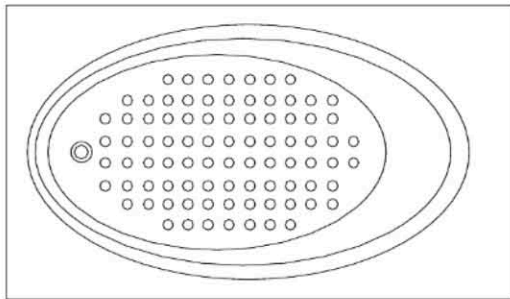

# Cultured Marble Tubs

32 x 61 Armchair

36 x 60 Armchair

42 x 72 Armchair

36 x 60 Oval

42 x 60 Oval

36 x 72 Oval

42 x 72 Oval

31 x 61 Rectangle

60 x 60 Square Corner

60 x 60 Round Corner

\* Markings in the bottom of the tub denotes texture.