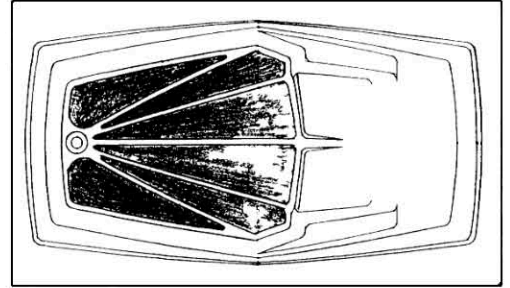

# Cultured Marble Tubs

32 x 61 Armchair

36 x 60 Armchair

42 x 72 Armchair

36 x 60 Oval

42 x 60 Oval

36 x 72 Oval

42 x 72 Oval

31 x 61 Rectangle

60 x 60 Square Corner

60 x 60 Round Corner

\* Markings in the bottom of the tub denotes texture.