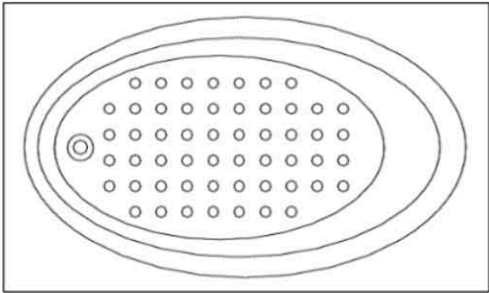

# Cultured Marble Tubs

32 x 61 Armchair

36 x 60 Armchair

42 x 72 Armchair

36 x 60 Oval

42 x 60 Oval

36 x 72 Oval

42 x 72 Oval

31 x 61 Rectangle

60 x 60 Square Corner

60 x 60 Round Corner

\* Markings in the bottom of the tub denotes texture.