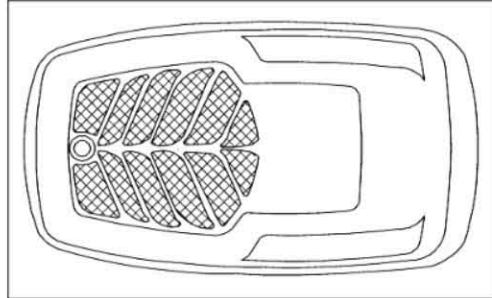

# Cultured Marble Tubs

32 x 61 Armchair

36 x 60 Armchair

42 x 72 Armchair

36 x 60 Oval

42 x 60 Oval

36 x 72 Oval

42 x 72 Oval

31 x 61 Rectangle

60 x 60 Square Corner

60 x 60 Round Corner

\* Markings in the bottom of the tub denotes texture.