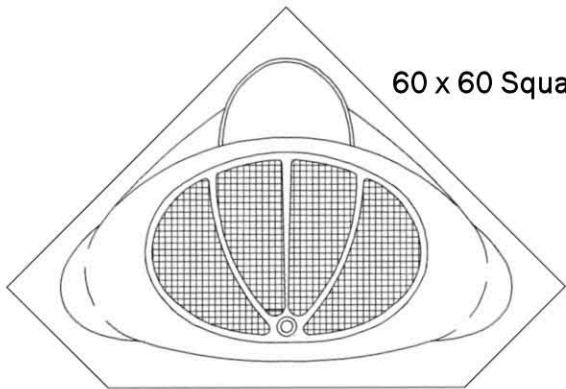

# Cultured Marble Tubs

32 x 61 Armchair

36 x 60 Armchair

42 x 72 Armchair

36 x 60 Oval

42 x 60 Oval

36 x 72 Oval

42 x 72 Oval

31 x 61 Rectangle

60 x 60 Square Corner

60 x 60 Round Corner

\* Markings in the bottom of the tub denotes texture.