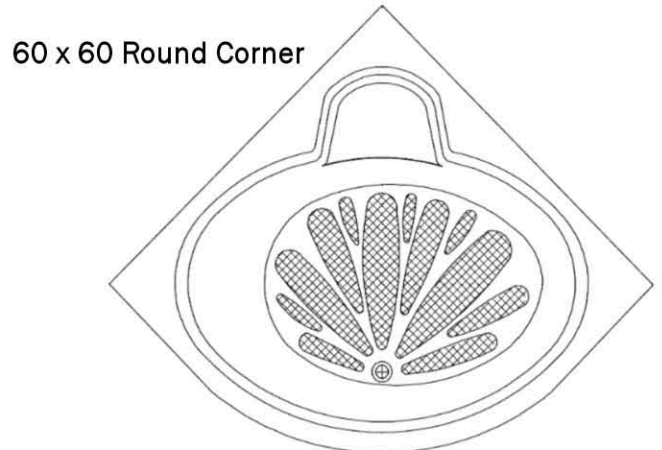

# Cultured Marble Tubs

32 x 61 Armchair

36 x 60 Armchair

42 x 72 Armchair

36 x 60 Oval

42 x 60 Oval

36 x 72 Oval

42 x 72 Oval

31 x 61 Rectangle

60 x 60 Square Corner

60 x 60 Round Corner

\* Markings in the bottom of the tub denotes texture.