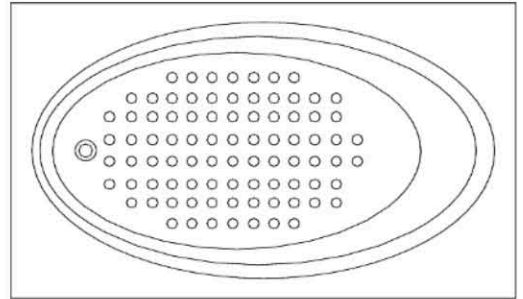

# Cultured Marble Tubs

32 x 61 Armchair

36 x 60 Armchair

42 x 72 Armchair

36 x 60 Oval

42 x 60 Oval

36 x 72 Oval

42 x 72 Oval

31 x 61 Rectangle

60 x 60 Square Corner

60 x 60 Round Corner

\* Markings in the bottom of the tub denotes texture.