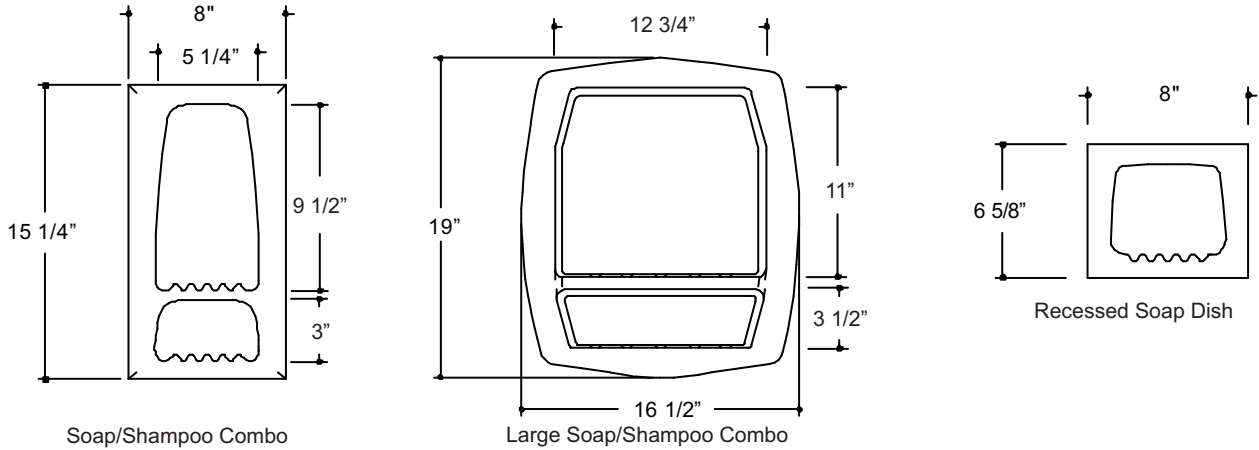

Cultured Marble Flatwork Options

Trims

Recessed soap and/or shampoo holders

Flush mount holders