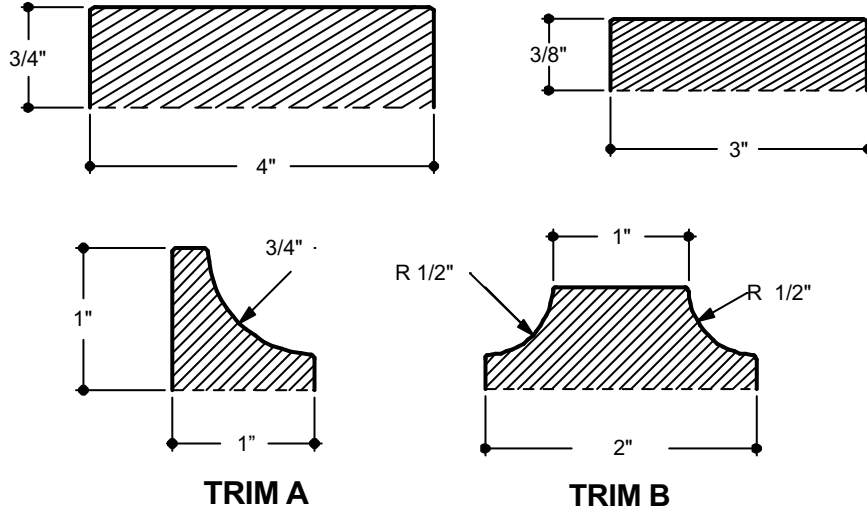

Cultured Marble Flatwork Options

Trims

Recessed soap and/or shampoo holders

Flush mount holders